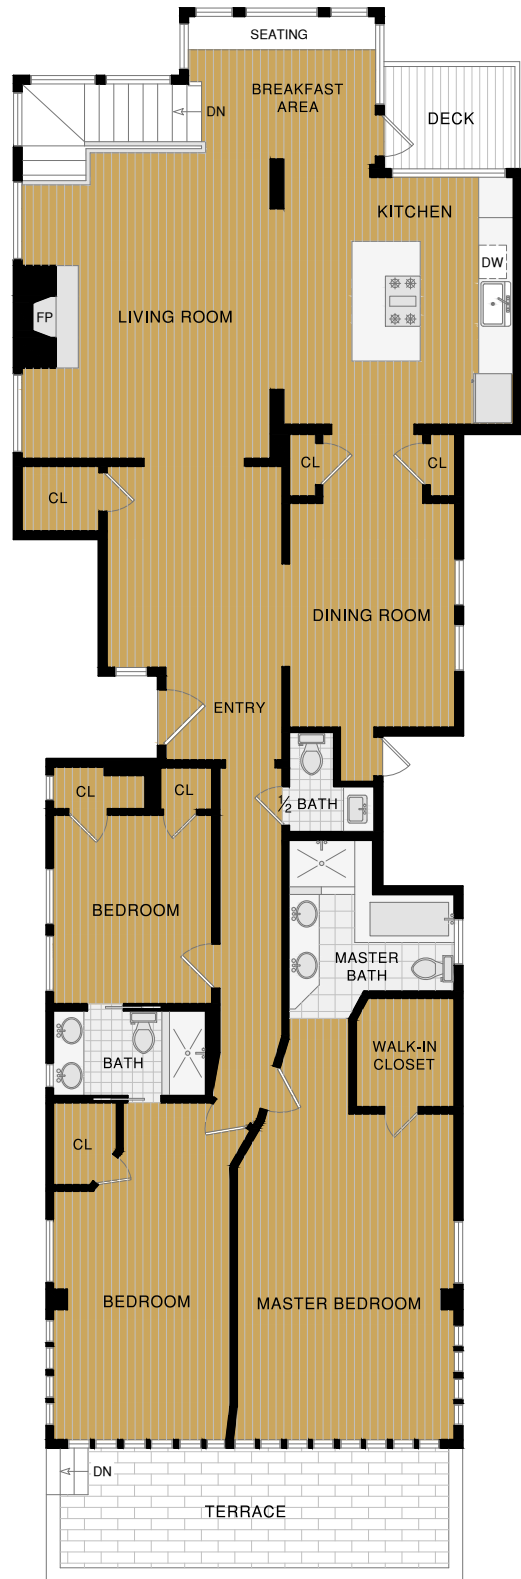

# 1028 LOMBARD STREET

SAN FRANCISCO, CA 94109

LOWER LEVEL

MAIN LEVEL